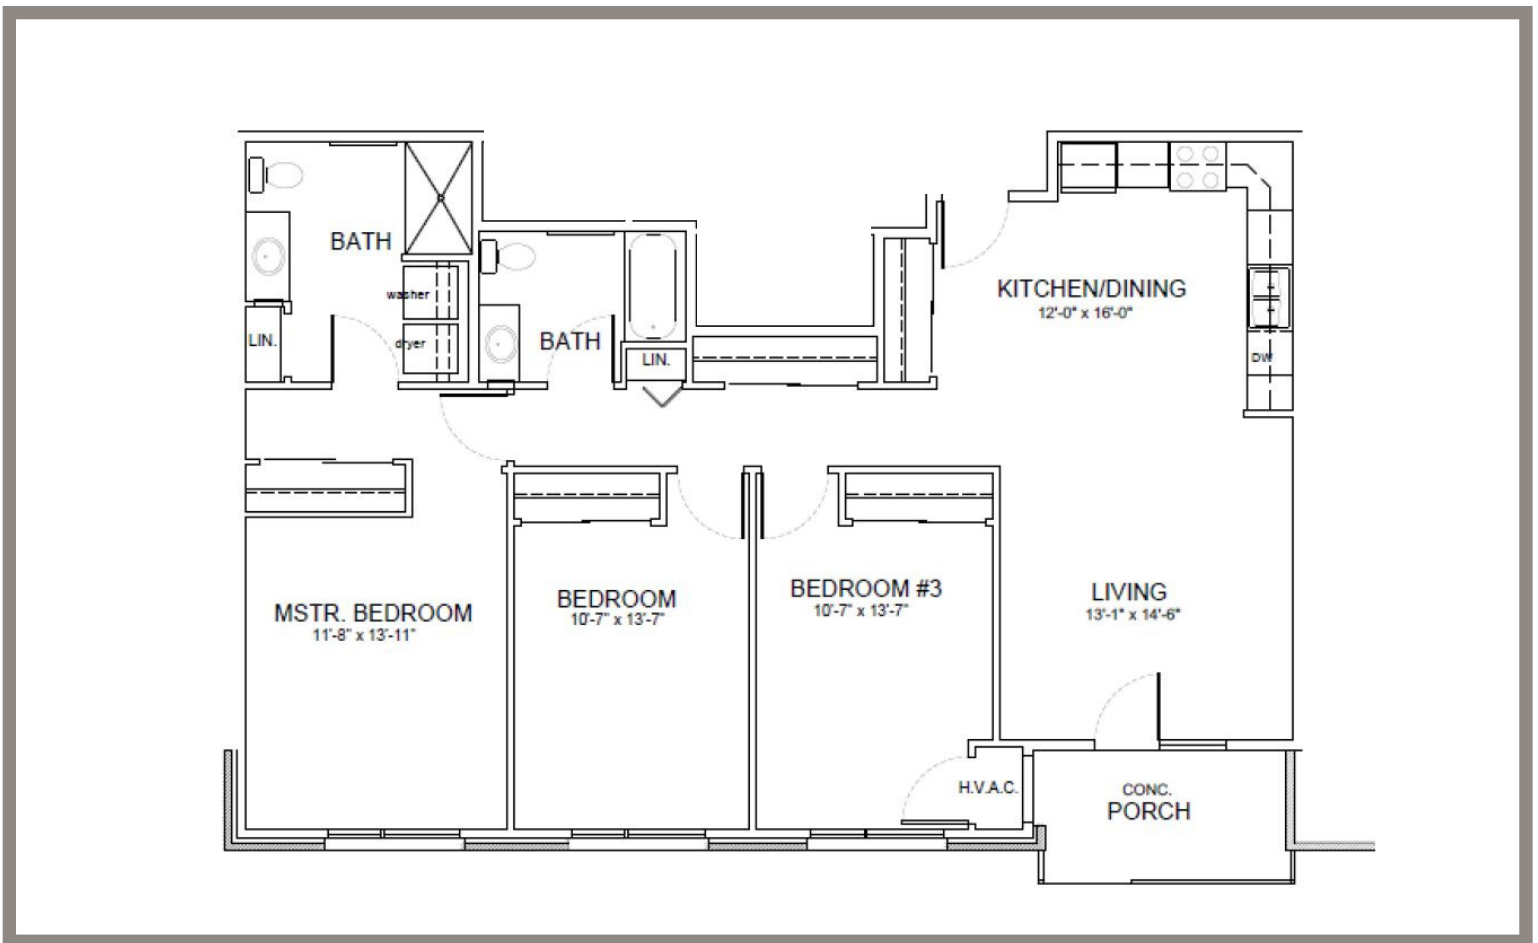

1ST FLOOR

2ND FLOOR

3RD FLOOR

4TH FLOOR

### STYLE D2 | 3 BEDROOM / 2 BATHROOM | 1335 SQFT

Floor plan size and dimensions may vary\*

APARTMENT NUMBER: \_\_\_\_\_ RENT: \_\_\_\_\_ DATE AVAILABLE: \_\_\_\_\_

2232 W Broadway, Madison, WI 53713

(608) 205-4424